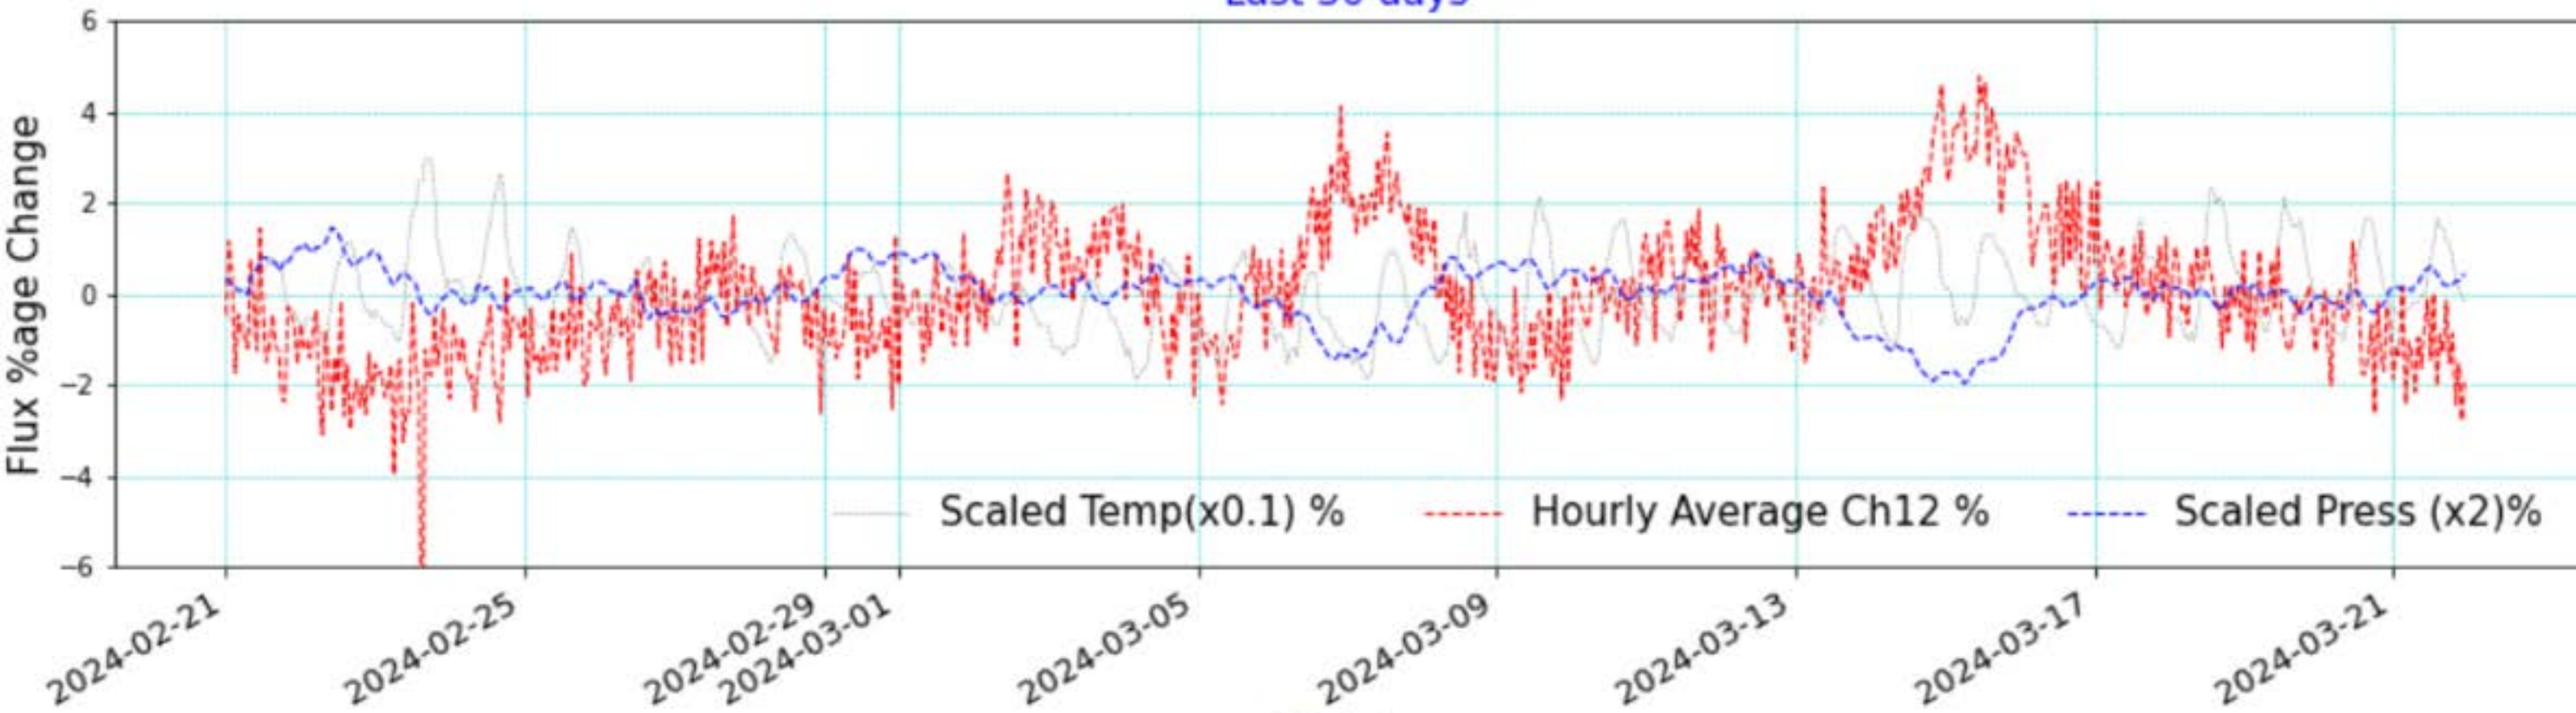

# 4 Paddle Detector

4 paddle - 30 days

4 paddle - one year

# Detector at CHARA (Muoh002)

Last 30 days

All data

1/20/2022

chun He

Xiaochun He

```

2023-03-31T10:42:02.049Z,0,0,0,117.61,102.0,1266.972,1120,
2023-03-31T10:43:02.050Z,0,0,0,109.67,108.0,1304.991,1161,