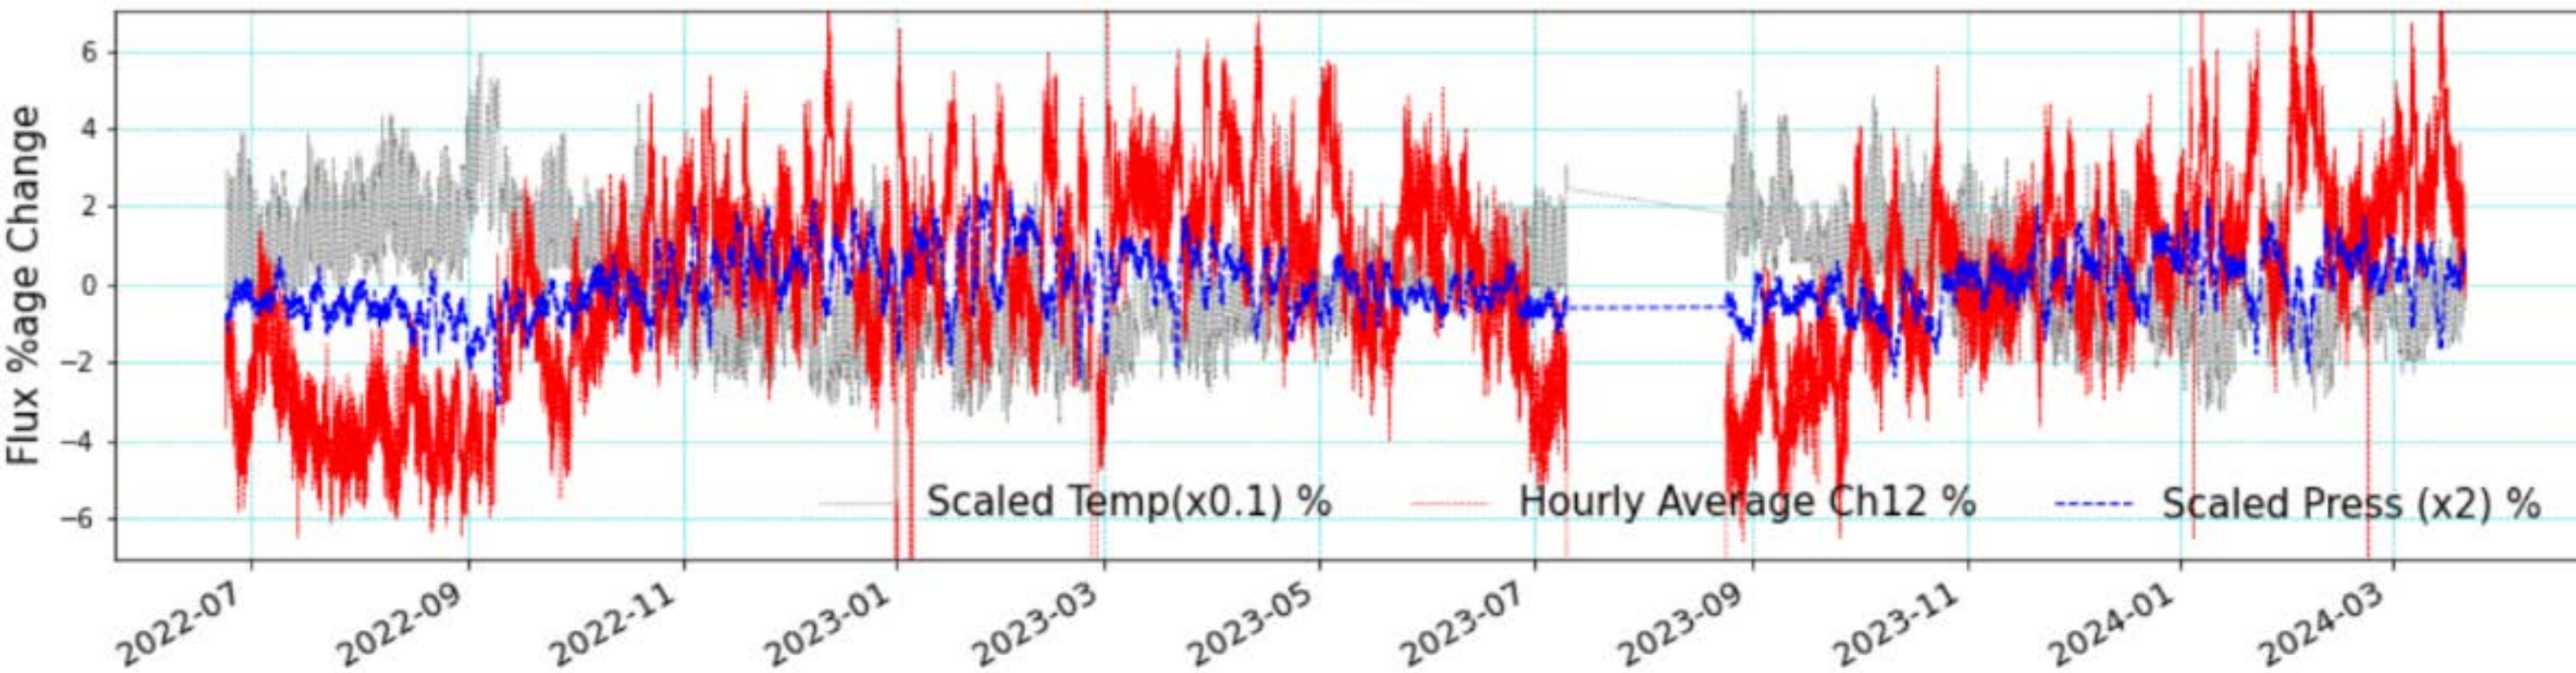

# 4 Paddle Detector

4 paddle - 30 days

4 paddle - one year

# Detector at CHARA (Muoh002)

Last 30 days

All data

1/20/2022

chun He

Xiaochun He

```

2023-03-31T10:42:02.049Z,0,0,0,117.61,102.0,1266.972,1120,
2023-03-31T10:43:02.050Z,0,0,0,109.67,108.0,1304.991,1161,