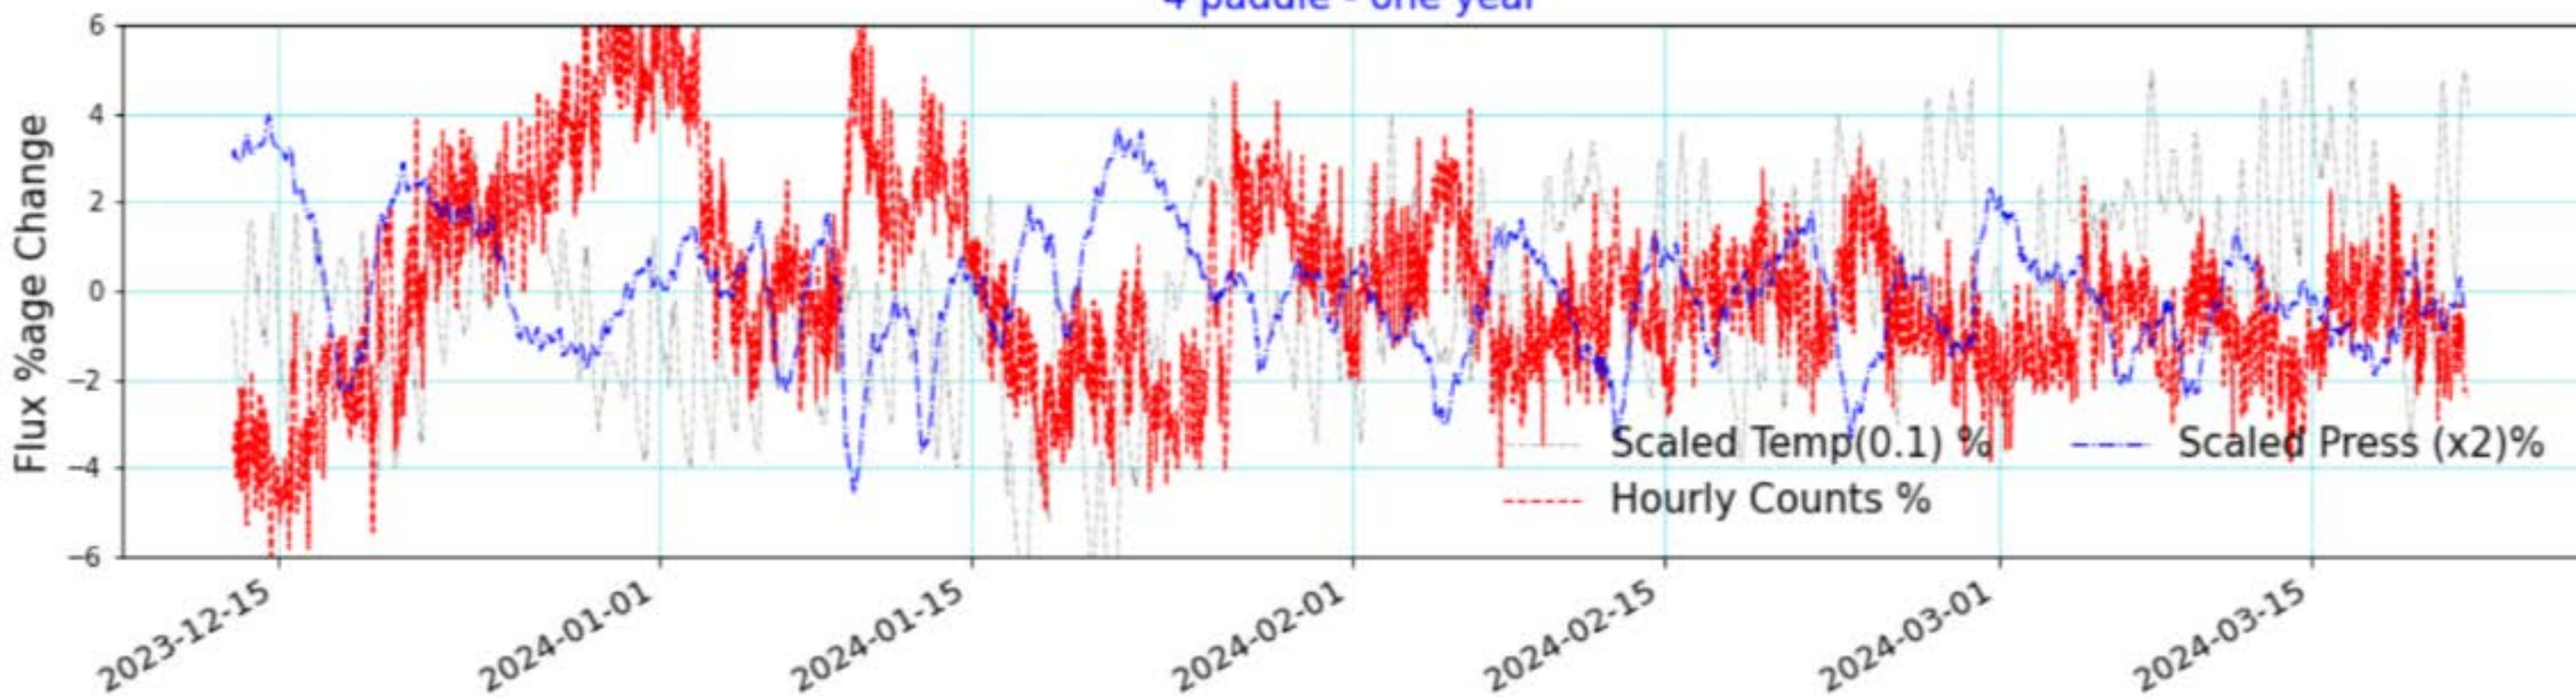

**The Earth is an integrated system of dynamic interactions between the atmosphere, ocean, land, ice, and human society. Its evolving and emerging characteristics must be continually explored through observation**  
 [“Thriving on Our Changing Planet: A Decadal Strategy for Earth Observation from Space”, National Academic of Science, Engineering, and Medicine, 2018]

# 4 Paddle Detector

4 paddle - 30 days

4 paddle - one year